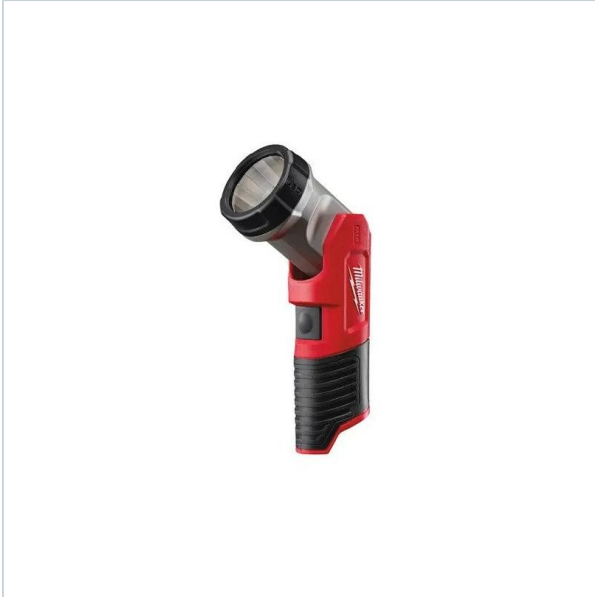

Home > Lighting

SYMBOL: **4932430360**

MANUFACTURER: **Milwaukee**

EAN: **4002395380213**

## M12 TLED-0 - LED torch, 120 lm, 12 V, without equipment, 4932430360

- Lumens: 120
- Max. run time with M12 B4 battery: 15 h
- Voltage: 12 V
- 90° rotating head
- Magnetic back
- Bulb type: LED
- Battery type: Li-ion
- No. of batteries supplied: 0
- Weight with battery pack: 0.5 kg

### DESCRIPTION

- The 120 Lumen LED light is 2x brighter and whiter than conventional incandescent bulbs.
- M12™ LED electronics deliver 2x longer run time on a single charge with less heat.
- Sealed aluminium head is designed for impact- and weather-resistant durability.
- 90° rotating head allows the user to easily direct the light beam at the desired work area.
- Magnetic back for hands-free use.
- Flexible battery system: works with all MILWAUKEE® M12™ [batteries](#).
- Supplied without battery and charger.

### FEATURES

Symbol	M12TLED-0
Nazwa	latarka LED
Waga [kg]	0.50
Stopień ochrony IP	IP 54
Jasność	120 lm