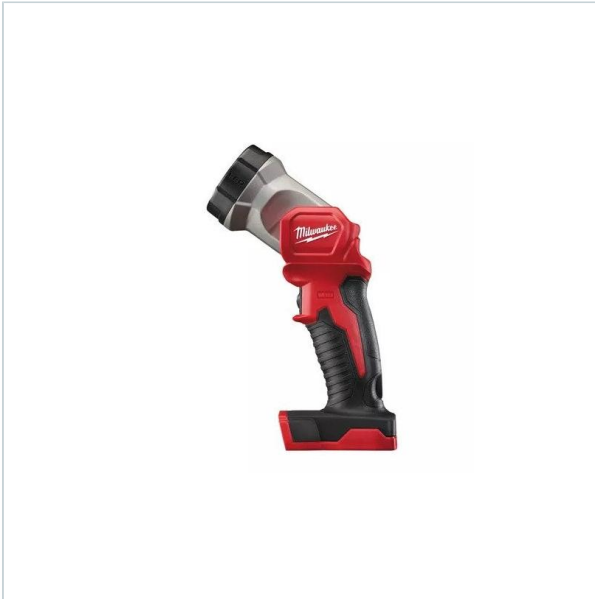

Home > Lighting

SYMBOL: **4932430361** MANUFACTURER: **Milwaukee** EAN: **4002395380220**

M18 TLED-0 - LED torch, 120 lm, 18 V, without equipment, 4932430361

- Lumens: 120
- Max. run time with M18 B5 battery: 29 h
- Voltage: 18 V
- 135° rotating head
- Bulb type: LED
- Battery type: Li-ion
- No. of batteries supplied: 0
- Weight with battery pack: 0.7 kg

DESCRIPTION

- The 120 Lumen LED light is 2x brighter and whiter than conventional incandescent bulbs.
- M18™ LED electronics deliver 2x longer run time on a single charge with less heat.
- Sealed aluminium head is designed for impact and weather-resistant durability.
- 135° rotating head allows the user to easily direct the light beam at the desired work area.
- Integrated hook for hands-free use.
- Flexible battery system: works with all MILWAUKEE® M18™ [batteries](#).
- Supplied without battery and charger.

FEATURES

Symbol	M18TLED-0
Nazwa	latarka LED
Waga [kg]	0.70
Stopień ochrony IP	IP 54
Jasność	120 lm