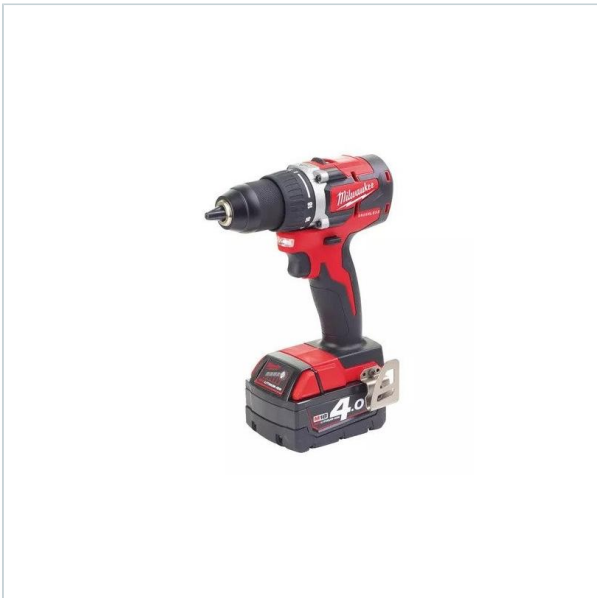

SYMBOL: **4933464539** MANUFACTURER: **Milwaukee** EAN: **4058546224844**

M18 CBLDD-402C - Compact brushless drill drivers 18 V, 4.0 Ah, in HD Box, with 2 batteries and charger, 4933464539

NOTE: The product has been withdrawn from sale by the manufacturer. Suggested replacement in the "related products" tab.

- Compact brushless drill driver measuring 165 mm in length for access into tight spaces.
- Advanced 13 mm heavy duty metal chuck for quick bit changes and superior bit retention.
- 60 Nm of torque - best power to size ratio.

Product page

link > <https://imilwauke.pl/en/17849-m18-cbldd-402c-compact-brushless-drill-drivers-18-v-40-ah-in-hd-box...>

DESCRIPTION

- All metal reversible belt clip to hang your tool quickly and easily.
- On board fuel gauge and LED light.
- REDLINK™ overload protection electronics in tool and battery pack deliver best in class system durability
- REDLITHIUM-ION™ battery pack provides superior pack construction, electronics and fade-free performance to deliver more run time and more work over pack life
- Flexible battery system: works with all Milwaukee® M18™ batteries

FEATURES

Symbol	M18CBLDD-402C
Typ	bezarowa
Nm max	60.00
Ilość akumulatorów	2
Ilość biegów	2
Zasilanie	battery
Napięcie akumulatora [V]	18
Średnica uchwytu wiertarskiego	13.00
Średnica wiercenia w drewnie	52.00
Średnica wiercenia w metalu	13.00
Obroty [obr/min]	0-1500/0-1800