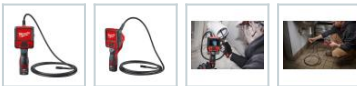

SYMBOL: **4933451367** MANUFACTURER: **Milwaukee** EAN: **4002395159994**

M12 IC AV3-201C - Digital inspection camera with removable screen 12 V, 2.0 Ah, with battery and charger, 4933451367

NOTE: The product has been withdrawn from sale by the manufacturer. No suggested replacements available.

- LED backlight
- Removable screen
- Voltage: 12 V
- Battery type: Li-ion
- No. of batteries supplied: 1
- Battery pack capacity: 2.0 Ah
- Charger supplied: 40 min
- Cable length: 2,7 m
- Image zoom: 4x
- Display size: 85 mm
- Display resolution: 320 x 240 px
- Camera head diameter: 12 mm

Product page

link > <https://imilwauke.pl/en/20418-m12-ic-av3-201c-digital-inspection-camera-with-removable-screen-12-...>

DESCRIPTION

- Weight with battery pack: 0,7 kg
- Removable screen, screen can be removed from console and works within a range of 10 m.
- M12™ digital inspection camera 4x zoom and screen rotation.
- Optimised 85 mm LCD, digital image and larger screen delivers crisp, clear picture.
- 12 mm 320 x 240 digital image sensor, superior image quality in improved larger screen.
- 4 surround LED lights, for best in class brightness without shadow or glare.
- Supplied with 8 GB SD memory card and 2.7 m digital cable.
- Enhanced cable, aluminium head and improved flexibility delivers unmatched durability and manoeuvrability.
- Articulating head attachment available as an accessory.
- Flexible battery system, works with all Milwaukee® M12™ batteries.
- **Supplied in case with battery and charger.**