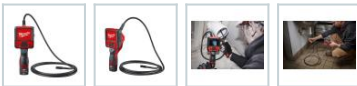

Product page

link > <https://imilwauke.pl/en/20418-m12-ic-av3-201c-digital-inspection-camera-with-removable-screen-12-...>

DESCRIPTION

- Weight with battery pack: 0,7 kg
- Removable screen, screen can be removed from console and works within a range of 10 m.
- M12™ digital inspection camera 4x zoom and screen rotation.
- Optimised 85 mm LCD, digital image and larger screen delivers crisp, clear picture.
- 12 mm 320 x 240 digital image sensor, superior image quality in improved larger screen.
- 4 surround LED lights, for best in class brightness without shadow or glare.
- Supplied with 8 GB SD memory card and 2.7 m digital cable.
- Enhanced cable, aluminium head and improved flexibility delivers unmatched durability and manoeuvrability.
- Articulating head attachment available as an accessory.
- Flexible battery system, works with all Milwaukee® M12™ batteries.
- **Supplied in case with battery and charger.**

FEATURES

Symbol	M12ICAV3-201C
Nazwa	cyfrowa kamera inspekcyjna z odłączanym wyświetlaczem
Typ akumulatora	Li-ion