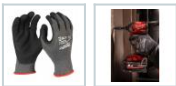

SYMBOL: **4932471424** MANUFACTURER: **Milwaukee** EAN: **4058546290528**

4932471424 - Cut level 5/E dipped gloves M/8

- Size: 8 (M)
- Double layer of nitrile for added durability and increased protection from sharp objects.
- Excellent grip performance, nitrile material performs better than other materials in wide range of temperatures and oily surfaces.
- Proprietary knitting process for all day comfort and high breathability while working all day.

~~67,30 zł~~ **-10%**

60,57 zł (tax excl.)

(74,50 zł (tax incl.))

Product page link > <https://imilwauke.pl/en/21040-4932471424-cut-level-5e-dipped-gloves-m8.html>

DESCRIPTION

- Double layer of nitrile for added durability and increased protection from sharp objects.
- Excellent grip performance, nitrile material performs better than other materials in wide range of temperatures and oily surfaces.
- Proprietary knitting process for all day comfort and high breathability while working all day.
- SMARTSWIPE™ palm and fingertips - allows the use of touch screen devices without removing gloves.
- European Certified for cut protection: EN ISO 21420 and EN388:2016 (4X44E).