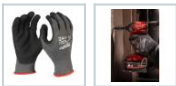

SYMBOL: **4932471426** MANUFACTURER: **Milwaukee** EAN: **4058546290542**

4932471426 - Cut level 5/E dipped gloves XL/10

- Size: 10 (XL)
- Double layer of nitrile for added durability and increased protection from sharp objects.
- Excellent grip performance, nitrile material performs better than other materials in wide range of temperatures and oily surfaces.
- Proprietary knitting process for all day comfort and high breathability while working all day.

~~67,30 zł~~ **-10%**

60,57 zł (tax excl.)
(74,50 zł (tax incl.))

Product page link > <https://imilwauke.pl/en/21042-4932471426-cut-level-5e-dipped-gloves-xl10.html>

DESCRIPTION

- Double layer of nitrile for added durability and increased protection from sharp objects.
- Excellent grip performance, nitrile material performs better than other materials in wide range of temperatures and oily surfaces.
- Proprietary knitting process for all day comfort and high breathability while working all day.
- SMARTSWIPE™ palm and fingertips - allows the use of touch screen devices without removing gloves.
- European Certified for cut protection: EN ISO 21420 and EN388:2016 (4X44E).