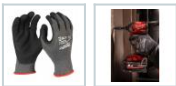

## 4932471426 - Cut level 5/E dipped gloves XL/10

- Size: 10 (XL)
- Double layer of nitrile for added durability and increased protection from sharp objects.
- Excellent grip performance, nitrile material performs better than other materials in wide range of temperatures and oily surfaces.
- Proprietary knitting process for all day comfort and high breathability while working all day.

~~67,30 zł~~ **-10%**

**60,57 zł** (tax excl.)

(74,50 zł (tax incl.))

Product page link > <https://imilwauke.pl/en/21042-4932471426-cut-level-5e-dipped-gloves-xl10.html>

### DESCRIPTION

- Double layer of nitrile for added durability and increased protection from sharp objects.
- Excellent grip performance, nitrile material performs better than other materials in wide range of temperatures and oily surfaces.
- Proprietary knitting process for all day comfort and high breathability while working all day.
- SMARTSWIPE™ palm and fingertips - allows the use of touch screen devices without removing gloves.
- European Certified for cut protection: EN ISO 21420 and EN388:2016 (4X44E).