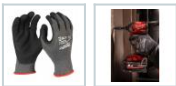

SYMBOL: **4932471427** MANUFACTURER: **Milwaukee** EAN: **4058546290559**

4932471427 - Cut level 5/E dipped gloves XXL/11

- Size: 11 (XXL)
- Double layer of nitrile for added durability and increased protection from sharp objects.
- Excellent grip performance, nitrile material performs better than other materials in wide range of temperatures and oily surfaces.
- Proprietary knitting process for all day comfort and high breathability while working all day.

~~67,30 zł~~ **-10%**

60,57 zł (tax excl.)

(74,50 zł (tax incl.))

Product page link > <https://imilwauke.pl/en/21043-4932471427-cut-level-5e-dipped-gloves-xxl11.html>

DESCRIPTION

- Double layer of nitrile for added durability and increased protection from sharp objects.
- Excellent grip performance, nitrile material performs better than other materials in wide range of temperatures and oily surfaces.
- Proprietary knitting process for all day comfort and high breathability while working all day.
- SMARTSWIPE™ palm and fingertips - allows the use of touch screen devices without removing gloves.
- European Certified for cut protection: EN ISO 21420 and EN388:2016 (4X44E).