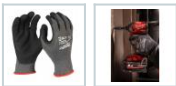

## 4932471427 - Cut level 5/E dipped gloves XXL/11

- Size: 11 (XXL)
- Double layer of nitrile for added durability and increased protection from sharp objects.
- Excellent grip performance, nitrile material performs better than other materials in wide range of temperatures and oily surfaces.
- Proprietary knitting process for all day comfort and high breathability while working all day.

~~67,30 zł~~ **-10%**

**60,57 zł** (tax excl.)

(74,50 zł (tax incl.))

Product page link > <https://imilwauke.pl/en/21043-4932471427-cut-level-5e-dipped-gloves-xxl11.html>

### DESCRIPTION

- Double layer of nitrile for added durability and increased protection from sharp objects.
- Excellent grip performance, nitrile material performs better than other materials in wide range of temperatures and oily surfaces.
- Proprietary knitting process for all day comfort and high breathability while working all day.
- SMARTSWIPE™ palm and fingertips - allows the use of touch screen devices without removing gloves.
- European Certified for cut protection: EN ISO 21420 and EN388:2016 (4X44E).