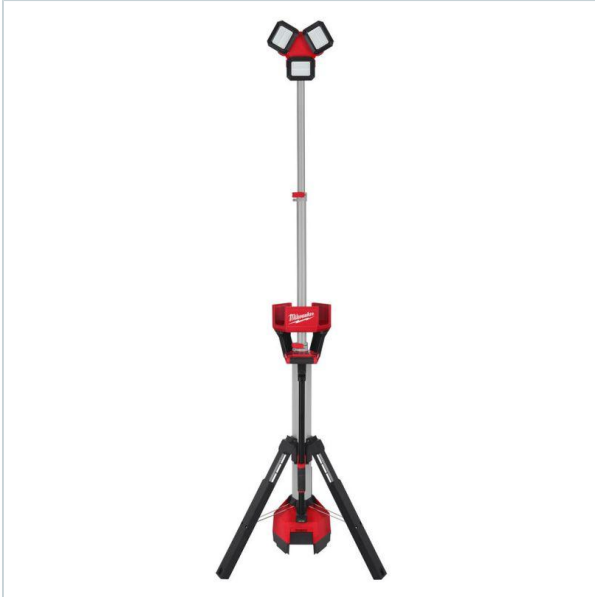

Home > Lighting

SYMBOL: **4933478116** MANUFACTURER: **Milwaukee** EAN: **4058546340490**

M18 HOSALC-0 - LED standing lamp with charger, 6000 lm, 18 V, without equipment

~~3 099,00 zł~~ **-10%**

2 789,10 zł (tax excl.)

(3 430,59 zł (tax incl.))

PayU VISA MasterCard

Product page

link > <https://imilwauke.pl/en/22033-m18-hosalc-0-led-standing-lamp-with-charger-6000-lm-18-v-without-eq...>

DESCRIPTION

FEATURES

Symbol	M18 HOSALC-0
Nazwa	lampa stojąca LED z ładowarką
Waga [kg]	11.10
Stopień ochrony IP	IP 34
Jasność	1700/4000/6000 lm