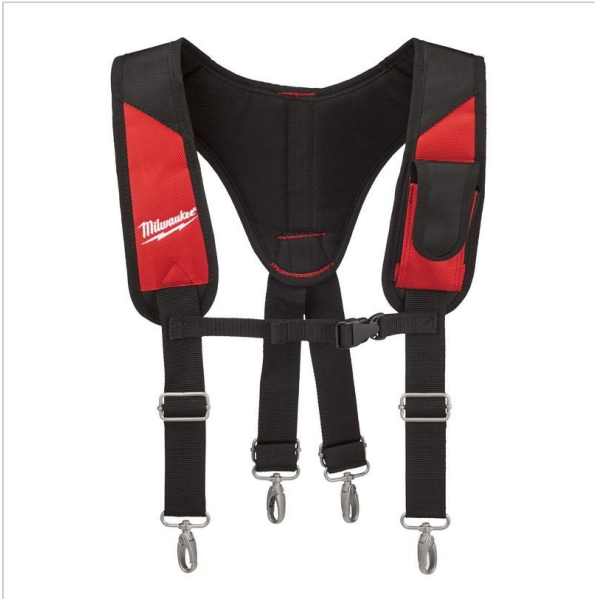

Home > Storage > Accessories

SYMBOL: **48228145** MANUFACTURER: Milwaukee EAN: 045242358212

48228145 - Padded rig

- Adjustable straps designed to fit all users.
- 1680D ballistic material construction.

~~140,20 zł~~ **-10%**

126,18 zł (tax excl.)

(155,20 zł (tax incl.))

Product page link > <https://imilwauke.pl/en/24761-48228145-padded-rig.html>

DESCRIPTION

FEATURES

Symbol	48228145
Opis	szelki