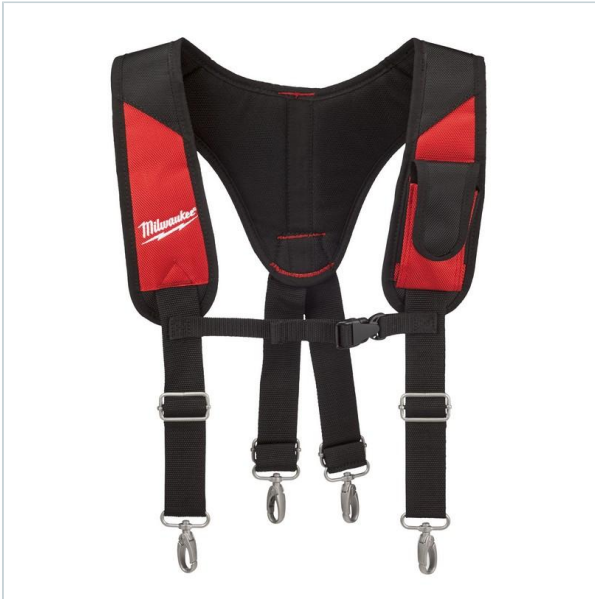

Home > Storage > Accessories

SYMBOL: **48228145** MANUFACTURER: Milwaukee EAN: 045242358212

48228145 - Padded rig

- Adjustable straps designed to fit all users.
- 1680D ballistic material construction.

~~140,20 zł~~ **-10%**

126,18 zł (tax excl.)

(155,20 zł (tax incl.))

PayU VISA MasterCard

Product page link > <https://imilwauke.pl/en/24761-48228145-padded-rig.html>

DESCRIPTION

FEATURES

Symbol	48228145
Opis	szelki