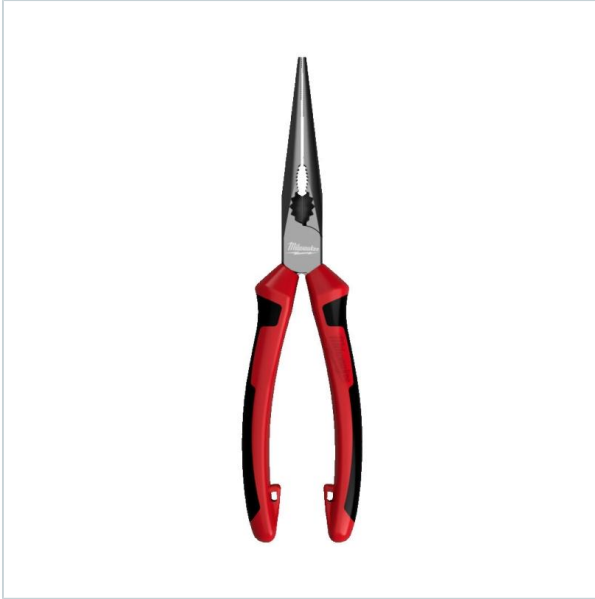

Home > Hand tools > Pliers

SYMBOL: **4932492465** MANUFACTURER: **Milwaukee** EAN: **4058546418328**

## 4932492465 - Long nose plier, 205 mm

- Cutting capacity in hard wire 1800 N/mm<sup>2</sup> (max. Ø): 2.2 mm
- Cutting capacity in soft wire 220 N/mm<sup>2</sup> (max. Ø): 3.9 mm

~~156,40 zł~~ **-10%**

### DESCRIPTION

- Precision machined joint for maximum power transmission with optimum leverage for easy and effortless work.
- Integrated ring spanner to tighten or untighten metric bolts (M10).
- Induction hardened cutting edges to cut even the hardest of materials.
- Grey titanium surface finish is non reflective and ensures maximum corrosion resistance.
- Two component handle design for comfortable handling and ergonomic grip.
- Lanyard hole for easy attachment to the Milwaukee safety range to allow use at heights.

### FEATURES

Symbol	4932492465
L [mm]	205.00
Typ	półokrągłe
Opis	standardowe