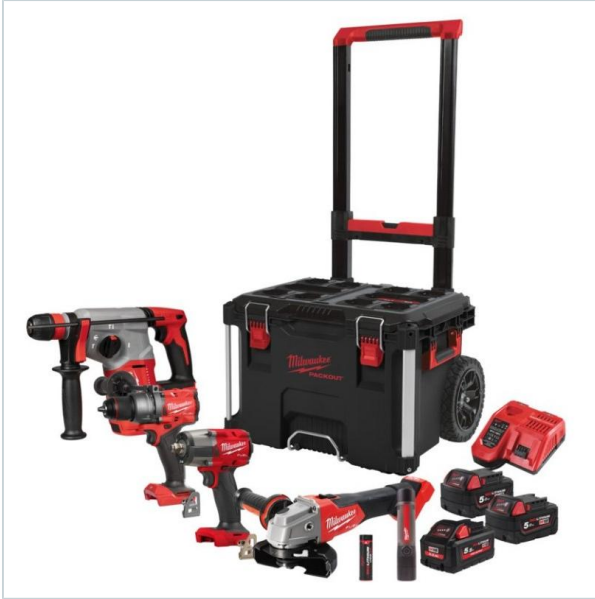

Home > Combo kits

SYMBOL: **4933492520** MANUFACTURER: **Milwaukee** EAN: **4058546418878**

M18 FPP4D-555T - Zestaw POWERPACK M18™ FUEL™, M18 BLHX, M18 FPD3, M18 FSAG125X, M18 FMTIW2F12, L4 FMLED, 4933492520