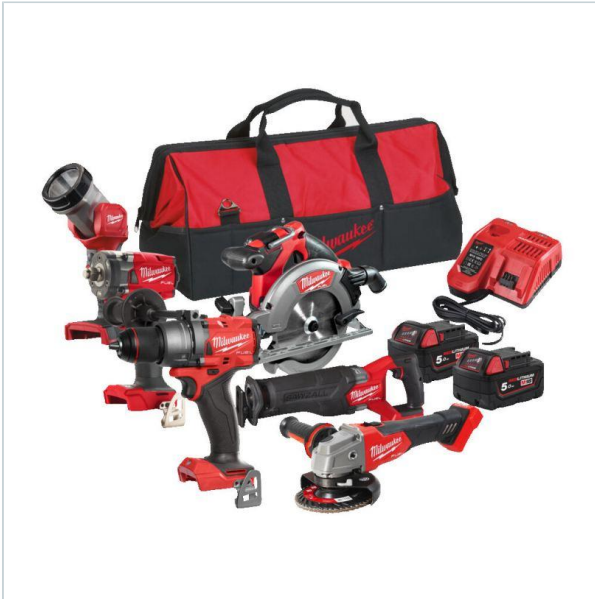

Home > Combo kits

SYMBOL: **4933480875** MANUFACTURER: **Milwaukee** EAN: **4058546411602**

M18 FPP6F3-502B - Zestaw POWERPACK M18™FUEL™, M18 FPD3, M18 FIW2F12, M18 CCS55, M18 FSZ, M18 FSAG125X, M18 TLED, 2x 5.0Ah, 4933480875