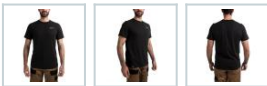

DESCRIPTION

FEATURES

Symbol	HTSSBL-S
Nazwa	T-shirt z krótkim rękawem czarny S
Rodzaj	male
Typ	koszulka
Rozmiar ubrania	S