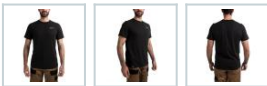

DESCRIPTION

FEATURES

Symbol	HTSSBL-L
Nazwa	T-shirt z krótkim rękawem czarny L
Rodzaj	male
Typ	koszulka
Rozmiar ubrania	L