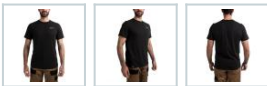

DESCRIPTION

FEATURES

Symbol	HTSSBL-XL
Nazwa	T-shirt z krótkim rękawem czarny XL
Rodzaj	male
Typ	koszulka
Rozmiar ubrania	XL