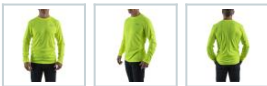

## WWLSYL-S - WORKSKIN™ warm weather long sleeve performance shirt, yellow, size S, 4932493088

- Light weight to stay productive on the jobsite in hot weather conditions.
- Moisture wicking fabric, 100% Polyester.
- Fast-drying, multi-layer mesh material in core sweat zones for great ventilation under the armpits, on the sides of the body and on the back.
- Raglan sleeves for comfortable carrying of tool bags, backpacks or climbing harnesses and providing a greater range of motion.

~~173,70 zł~~ **-10%**

**156,33 zł** (tax excl.)

(192,29 zł (tax incl.))

PayU

Product page

link > <https://imilwauke.pl/en/30939-wwlsyl-s-workskin-warm-weather-long-sleeve-performance-shirt-yellow...>