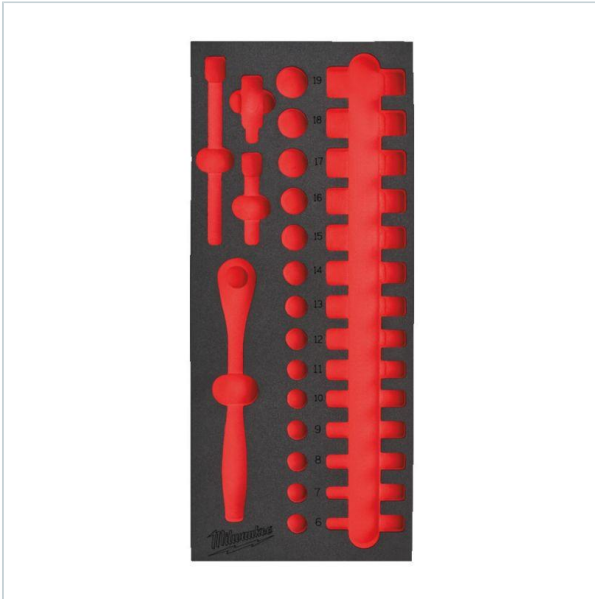

Home > Storage > Foam trays

SYMBOL: **4932493663** MANUFACTURER: Milwaukee EAN: 4058546485344

4932493663 - Wkładka piankowa do 4932479825

207,50 zł **-10%**

**186,75 zł** (tax excl.)

(229,70 zł (tax incl.))

PayU VISA MasterCard

Product page link > <https://imilwauke.pl/en/32021-4932493663-wkladka-piankowa-do-4932479825.html>