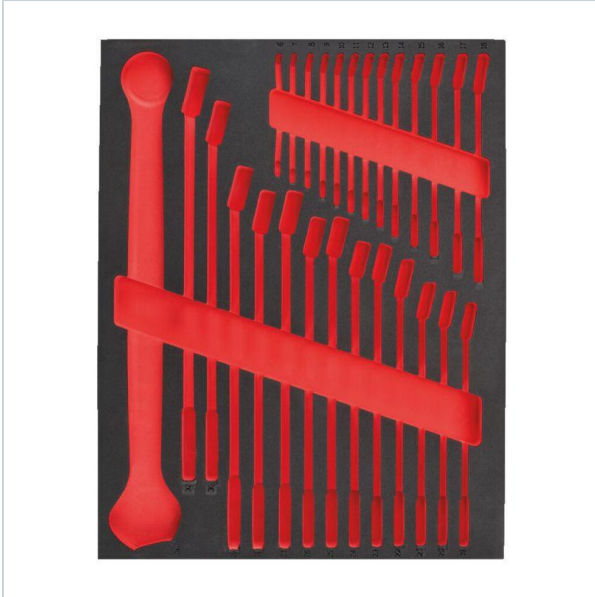

Home > Storage > Foam trays

SYMBOL: **4932493676** MANUFACTURER: Milwaukee EAN: 4058546508364

4932493676 - Wkładka piankowa do 4932493247

~~388,30 zł~~ **-10%**

**349,47 zł** (tax excl.)

(429,85 zł (tax incl.))

PayU VISA MasterCard

Product page link > <https://imilwauke.pl/en/32034-4932493676-wkladka-piankowa-do-4932493247.html>