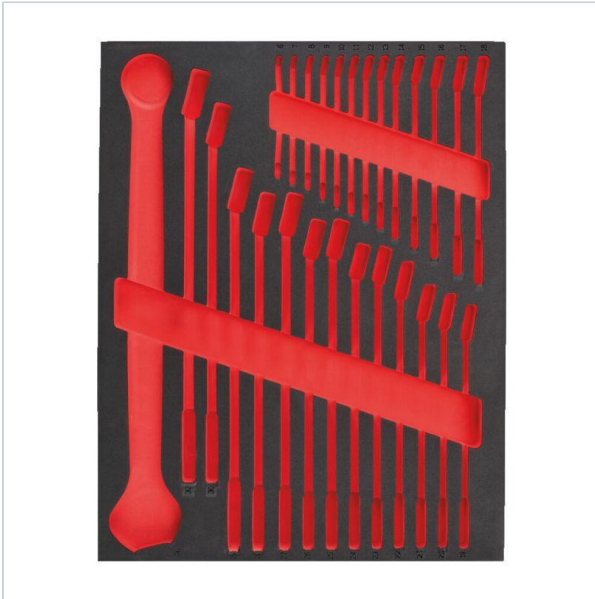

Home > Storage > Foam trays

SYMBOL: **4932493676** MANUFACTURER: **Milwaukee** EAN: **4058546508364**

4932493676 - Wkładka piankowa do 4932493247

~~388,30 zł~~ **-10%**

**349,47 zł** (tax excl.)

(429,85 zł (tax incl.))

PayU VISA MasterCard

Product page link > <https://imilwauke.pl/en/32034-4932493676-wkladka-piankowa-do-4932493247.html>