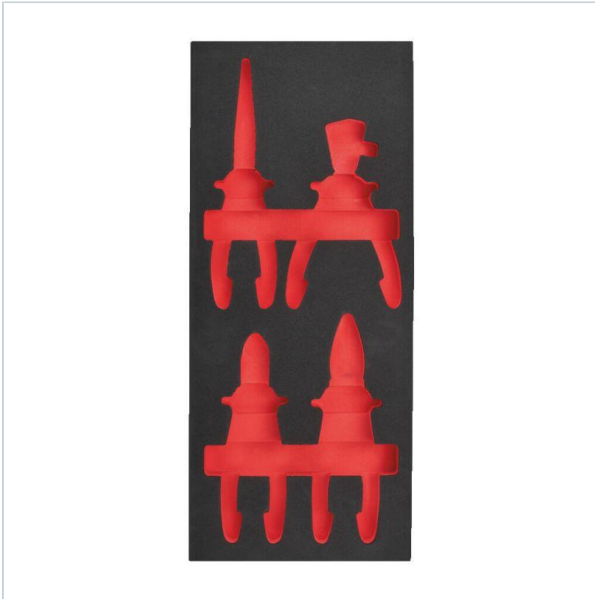

Home > Storage > Foam trays

SYMBOL: **4932493679** MANUFACTURER: **Milwaukee** EAN: **4058546508395**

4932493679 - Wkładka piankowa do 4932493250

207,50 zł **-10%**

**186,75 zł** (tax excl.)

(229,70 zł (tax incl.))

PayU VISA MasterCard

Product page link > <https://imilwauke.pl/en/32037-4932493679-wkladka-piankowa-do-4932493250.html>