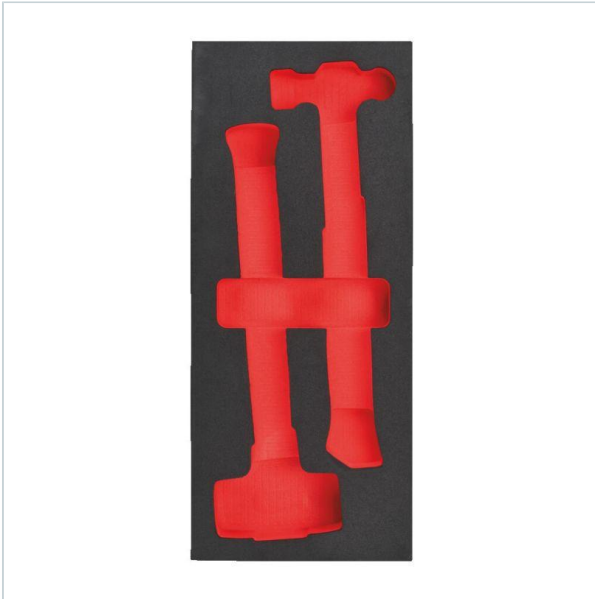

Home > Storage > Foam trays

SYMBOL: **4932493683** MANUFACTURER: **Milwaukee** EAN: **4058546508432**

**4932493683 - Wkładka piankowa do 4932493254**

~~207,50 zł~~ **-10%**

**186,75 zł** (tax excl.)

(229,70 zł (tax incl.))

PayU VISA MasterCard

Product page link > <https://imilwauke.pl/en/32041-4932493683-wkladka-piankowa-do-4932493254.html>