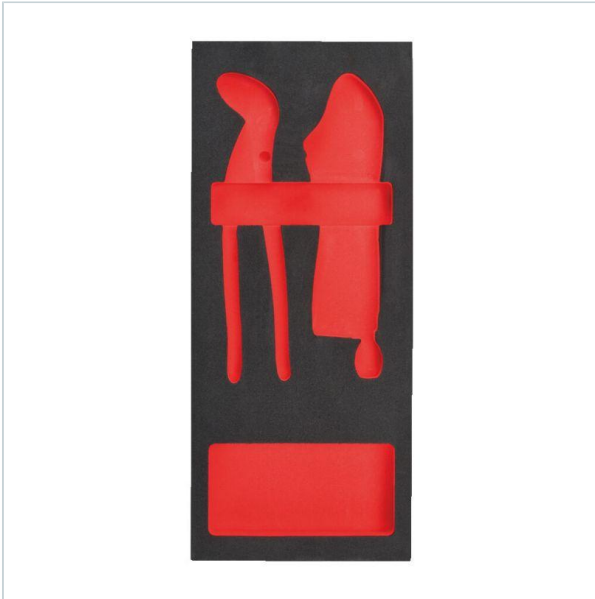

Home > Storage > Foam trays

SYMBOL: **4932493684**

MANUFACTURER: Milwaukee

EAN: 4058546508449

4932493684 - Wkładka piankowa do 4932493255

207,50 zł **-10%**

**186,75 zł** (tax excl.)

(229,70 zł (tax incl.))

PayU VISA MasterCard

Product page link > <https://imilwauke.pl/en/32042-4932493684-wkladka-piankowa-do-4932493255.html>