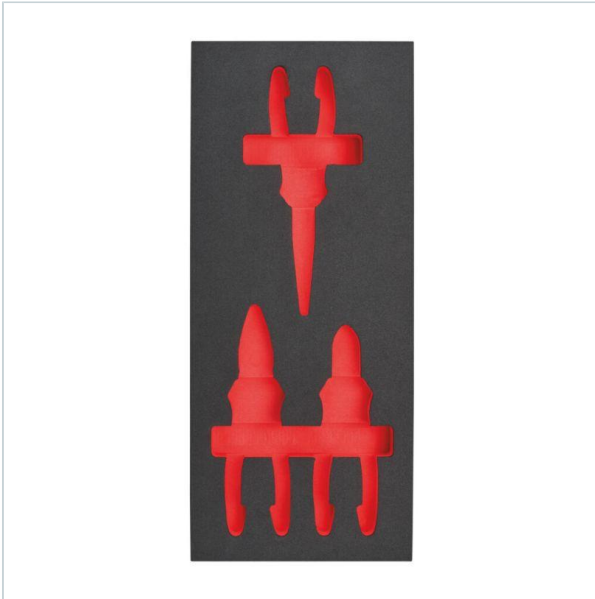

Home > Storage > Foam trays

SYMBOL: **4932493685** MANUFACTURER: **Milwaukee** EAN: **4058546508456**

4932493685 - Wkładka piankowa do 4932493256

207,50 zł **-10%**

**186,75 zł** (tax excl.)

(229,70 zł (tax incl.))

PayU VISA MasterCard

Product page link > <https://imilwauke.pl/en/32043-4932493685-wkladka-piankowa-do-4932493256.html>