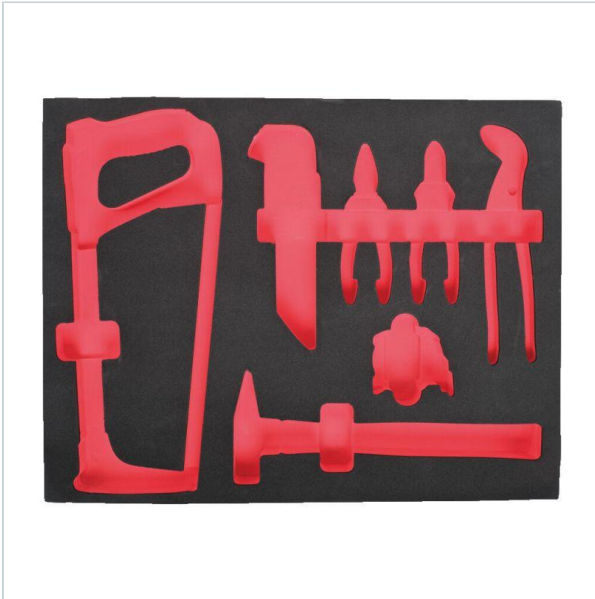

Home > Storage > Foam trays

SYMBOL: **4932493686** MANUFACTURER: **Milwaukee** EAN: **4058546508463**

4932493686 - Wkładka piankowa do 4932493257

207,50 zł **-10%**

**186,75 zł** (tax excl.)

(229,70 zł (tax incl.))

PayU VISA MasterCard

Product page link > <https://imilwauke.pl/en/32044-4932493686-wkladka-piankowa-do-4932493257.html>